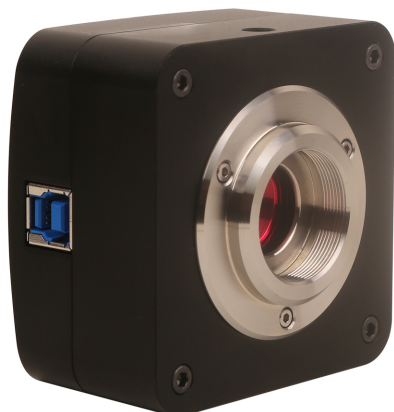

Ижевск (3412)26-03-58
Иркутск (395)279-98-46
Казань (843)206-01-48
Калининград (4012)72-03-81
Калуга (4842)92-23-67
Кемерово (3842)65-04-62
Киров (8332)68-02-04
Краснодар (861)203-40-90
Красноярск (391)204-63-61
Курск (4712)77-13-04
Липецк (4742)52-20-81
Киргизия (996)312-96-26-47

Магнитогорск (3519)55-03-13
Москва (495)268-04-70
Мурманск (8152)59-64-93
Набережные Челны (8552)20-53-41
Нижний Новгород (831)429-08-12
Новокузнецк (3843)20-46-81
Новосибирск (383)227-86-73
Омск (3812)21-46-40
Орел (4862)44-53-42
Оренбург (3532)37-68-04
Пенза (8412)22-31-16
Россия (495)268-04-70

Пермь (342)205-81-47
Ростов-на-Дону (863)308-18-15
Рязань (4912)46-61-64
Самара (846)206-03-16
Санкт-Петербург (812)309-46-40
Саратов (845)249-38-78
Севастополь (8692)22-31-93
Симферополь (3652)67-13-56
Смоленск (4812)29-41-54
Сочи (862)225-72-31
Ставрополь (8652)20-65-13
Казахстан (772)734-952-31

Сургут (3462)77-98-35
Тверь (4822)63-31-35
Томск (3822)98-41-53
Тула (4872)74-02-29
Тюмень (3452)66-21-18
Ульяновск (8422)24-23-59
Уфа (347)229-48-12
Хабаровск (4212)92-98-04
Челябинск (351)202-03-61
Череповец (8202)49-02-64
Ярославль (4852)69-52-93

<https://toupstek.nt-rt.ru/> || tuo@nt-rt.ru

U3ISPM Series C-mount USB3.0 CMOS Camera

Standard C-Mount camera with Aptina or Panasonic CMOS sensor;

With hardware resolution among 16M to 18M;

Ultra-fine™ HISP VP and USB3.0 5 Gbps interface ensuring high frame rates (Up to 13 frames for 18M Resolution)

CNC aluminum alloy housing;

USB3.0 5Gbps interface ensuring high speed data transmission;

Ultra-Fine color engine with perfect color reproduction capability;

With advanced video & image processing application ToupView;

Windows/Linux/macOS/Android multiple platform SDK;

Specification

U3ISPM Series C-mount USB3.0 CMOS Camera (3)

U3ISPM is an ultra-high performance USB3.0 CMOS camera and it adopts OnSemi or Panasonic CMOS sensor as the image-picking device and USB3.0 is used as the data transfer interface.

U3ISPM integrated with 12 bit Ultra-fine™ Hardware Image Signal Processor Video Pipeline (Ultra-fine™ HISP VP) for Demosaic, Adjustments, Automatic Exposition, Gain Adjustment, One Push White Balance, Chrominance Adjustment, Saturation Adjustment, Gamma Correction, Luminance Adjustment, Contrast Adjustment, Bayer and finally form RAW data for 8/12 bit output. This will move the heavier burden of the processing from the PC to the Ultra-fine™ HISP VP and greatly accelerating the processing speed.

U3ISPM comes with advanced video & image processing application ToupView; Providing Windows/Linux/macOS/Android multiple platform SDK (Native C/C++, C#/VB.NET, Python, Java, DirectShow, Twain, etc);

The U3ISPM can be widely used in bright field light environment and microscope image capture and analysis with higher frame rate.

Order Code	Sensor & Size(mm)	Pixel(μm)	G Sensitivity Dark Signal	FPS/Resolution	Binning	Exposure
U3ISPM18000KPA IP118000A (New)	18M/AR1820(C) 1/2.3"(6.14x4.61)	1.25x1.25	0.62 V/lux-sec 65.8dB 36.3dB	13.1@4912x3684" 34.3 @2456x1842 54.4 @1228x922	1x1, 2x2, 4x4	0.1ms~2s
U3ISPM16000KPA IP116000A (New)	16M/MN34120(C) 1/2.13"(6.18x14.67)	1.335x1.335	R: 2453LSB Gr: 2444LSB Gb: 1054LSB B: 996LSB	16 @4648x3506 30 @2304x1750 27 @1536x1168	1x1, 2x2, 3x3	0.2ms~2s
U3ISPM16000KPB IP116000B (New)	16M/MN34230(C) 4/3"(17.60x13.30)	3.8x3.85	R: 1315LSB Gr: 2413LSB Gb: 2413LSB B: 1042LSB	22 @4648x3506 43@2304x1750 49@1536x1168	1x1, 2x2, 3x3	0.2ms~15s

OTHER HARDWARE CONFIGURATION

Spectral Range	380-650nm (with IR-filter), for Monochromatic Camera, AR Is Used
White Balance	ROI White Balance/ Manual Temp-Tint Adjustment
Color Rendering Technique	Ultra Fine Color Engine
Capture/Control SDK	Windows/Linux/macOS/Android Multiple Platform SDK (Native C/C++, C#/VB.NET, Python, Java, DirectShow, Twain, etc);
Recording System	Still Picture and Movie
Cooling System*	Natural