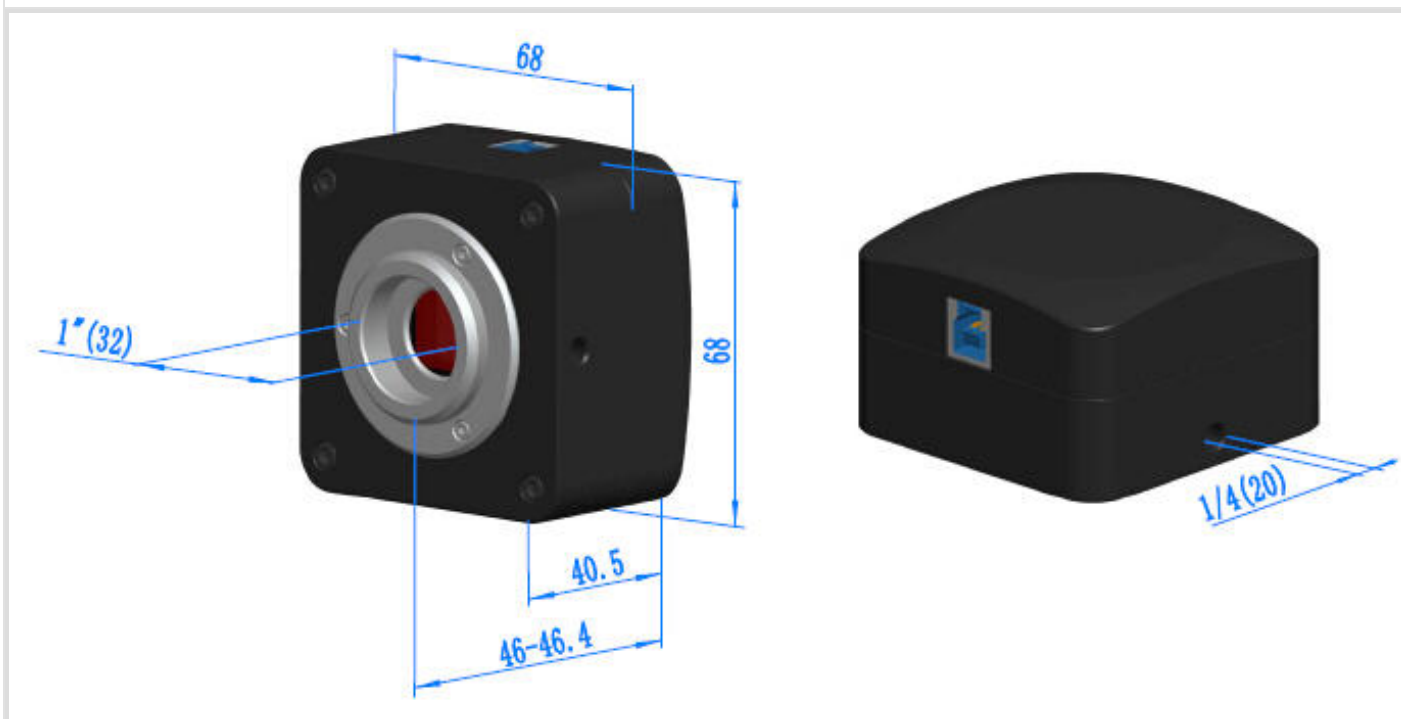

Dimension of U3ISPM Series

Installation drawings(Click to enlarge). The U3SIPM body, made from CNC alloy, ensures a heavy duty, workhorse solution. The camera is designed with a high quality IR-CUT to protect the camera sensor. No moving parts included. This design ensures a rugged, robust solution with an increased lifespan when compared to other industrial camera solutions.