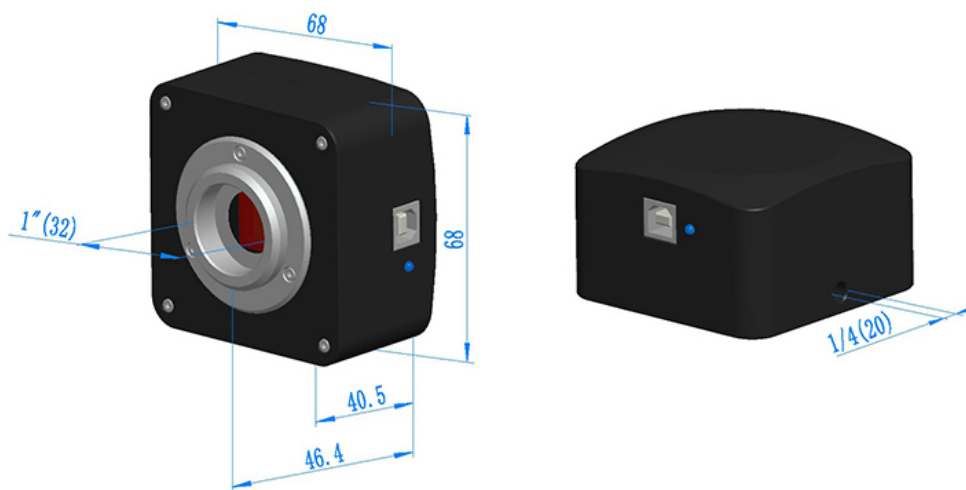

Dimension of WCAM Series Camera

The WCAM body, made from tough, zinc alloy, ensures a heavy duty, workhorse solution. The camera is designed with a high quality IR-CUT to protect the camera sensor. No moving parts included. This design ensures a rugged, robust solution with an increased lifespan when compared to other industrial camera solutions.

Dimension of WCAM Series Camera

Архангельск (8182)63-90-72
Астана (7172)727-132
Астрахань (8512)99-46-04
Барнаул (3852)73-04-60
Белгород (4722)40-23-64
Брянск (4832)59-03-52
Владивосток (423)249-28-31
Волгоград (844)278-03-48
Вологда (8172)26-41-59
Воронеж (473)204-51-73
Екатеринбург (343)384-55-89
Иваново (4932)77-34-06

Ижевск (3412)26-03-58
Иркутск (395)279-98-46
Казань (843)206-01-48
Калининград (4012)72-03-81
Калуга (4842)92-23-67
Кемерово (3842)65-04-62
Киров (8332)68-02-04
Краснодар (861)203-40-90
Красноярск (391)204-63-61
Курск (4712)77-13-04
Липецк (4742)52-20-81
Киргизия (996)312-96-26-47

Магнитогорск (3519)55-03-13
Москва (495)268-04-70
Мурманск (8152)59-64-93
Набережные Челны (8552)20-53-41
Нижний Новгород (831)429-08-12
Новокузнецк (3843)20-46-81
Новосибирск (383)227-86-73
Омск (3812)21-46-40
Орел (4862)44-53-42
Оренбург (3532)37-68-04
Пенза (8412)22-31-16
Россия (495)268-04-70

Пермь (342)205-81-47
Ростов-на-Дону (863)308-18-15
Рязань (4912)46-61-64
Самара (846)206-03-16
Санкт-Петербург (812)309-46-40
Саратов (845)249-38-78
Севастополь (8692)22-31-93
Симферополь (3652)67-13-56
Смоленск (4812)29-41-54
Сочи (862)225-72-31
Ставрополь (8652)20-65-13
Казахстан (772)734-952-31

Сургут (3462)77-98-35
Тверь (4822)63-31-35
Томск (3822)98-41-53
Тула (4872)74-02-29
Тюмень (3452)66-21-18
Ульяновск (8422)24-23-59
Уфа (347)229-48-12
Хабаровск (4212)92-98-04
Челябинск (351)202-03-61
Череповец (8202)49-02-64
Ярославль (4852)69-52-93

<https://toupstek.nt-rt.ru/> || tuo@nt-rt.ru